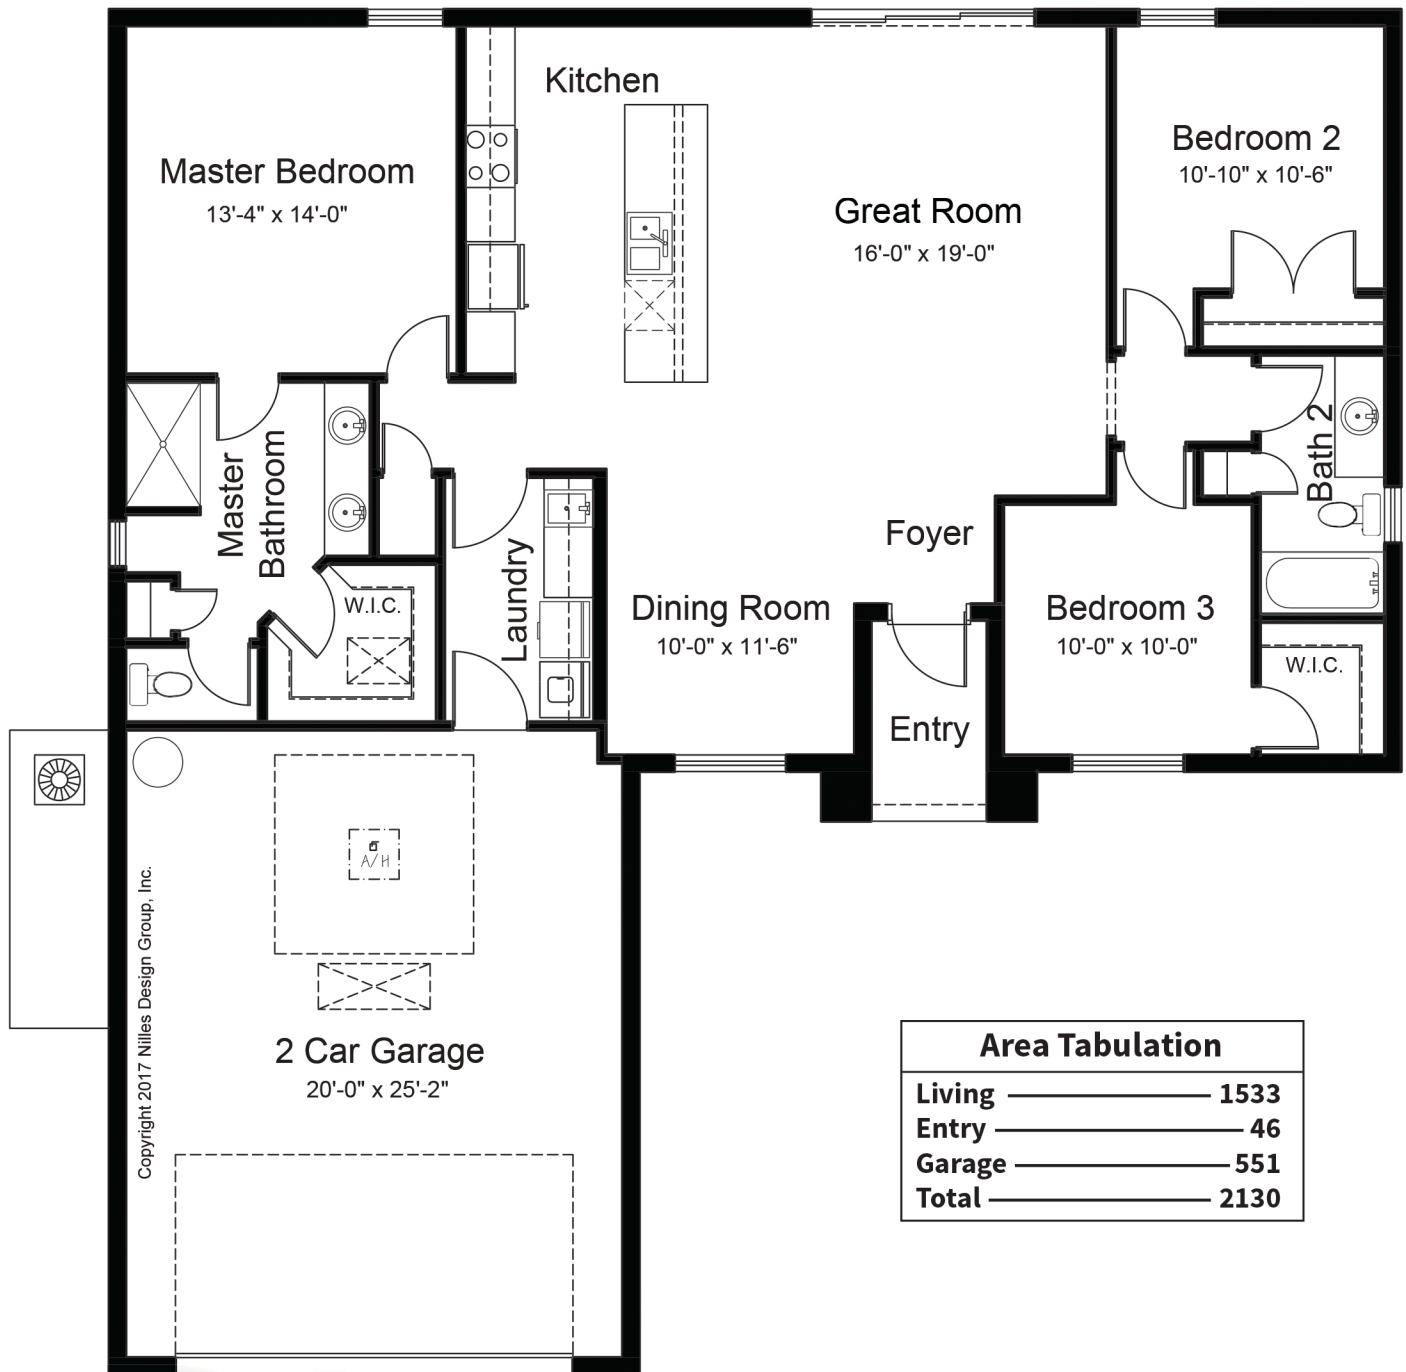

The Jaxon

1,533 sq ft • 3 Bedrooms • 2 Baths

Area Tabulation	
Living	1533
Entry	46
Garage	551
Total	2130

**Plans subject to change without notice*