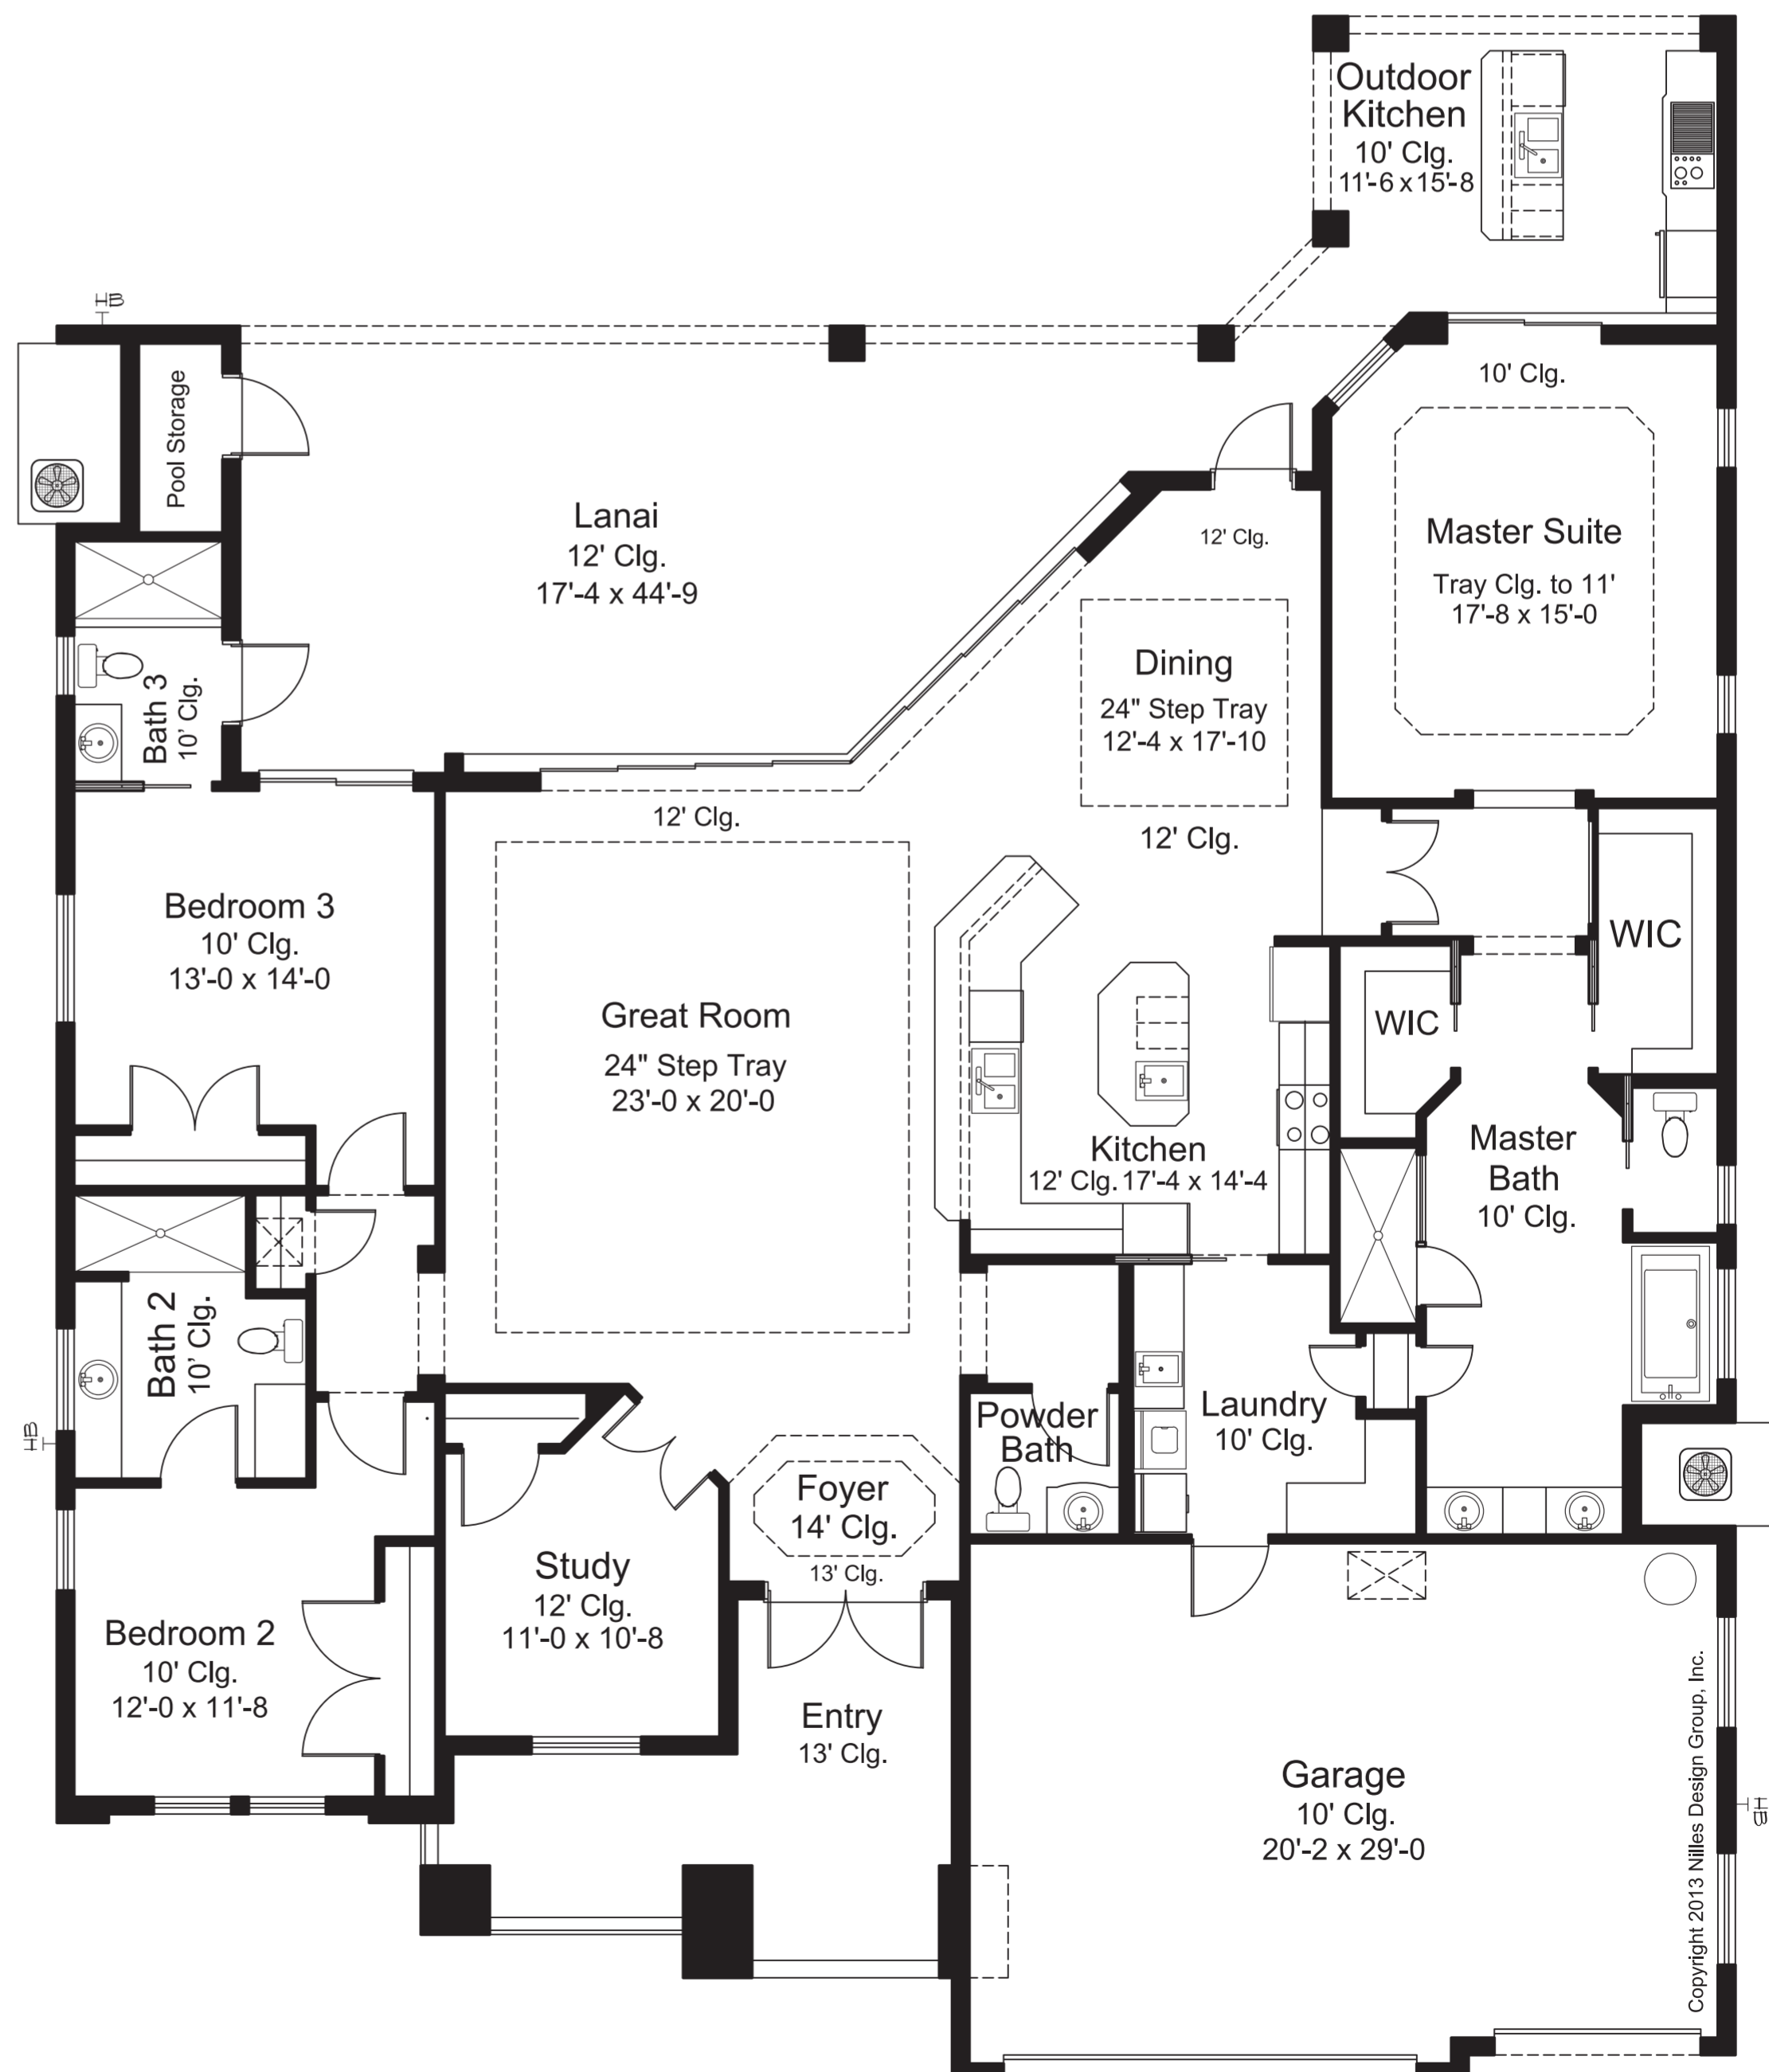

# The Cambridge

## BEATTIE DEVELOPMENT

3 BEDROOMS + DEN  
3.5 BATHS  
3 CAR GARAGE

### AREA TABULATION

2,656	LIVING
192	ENTRY
619	LANAI
838	GARAGE
4,305	TOTAL

Copyright 2013 Nilles Design Group, Inc.

\*Plans subject to change without notice