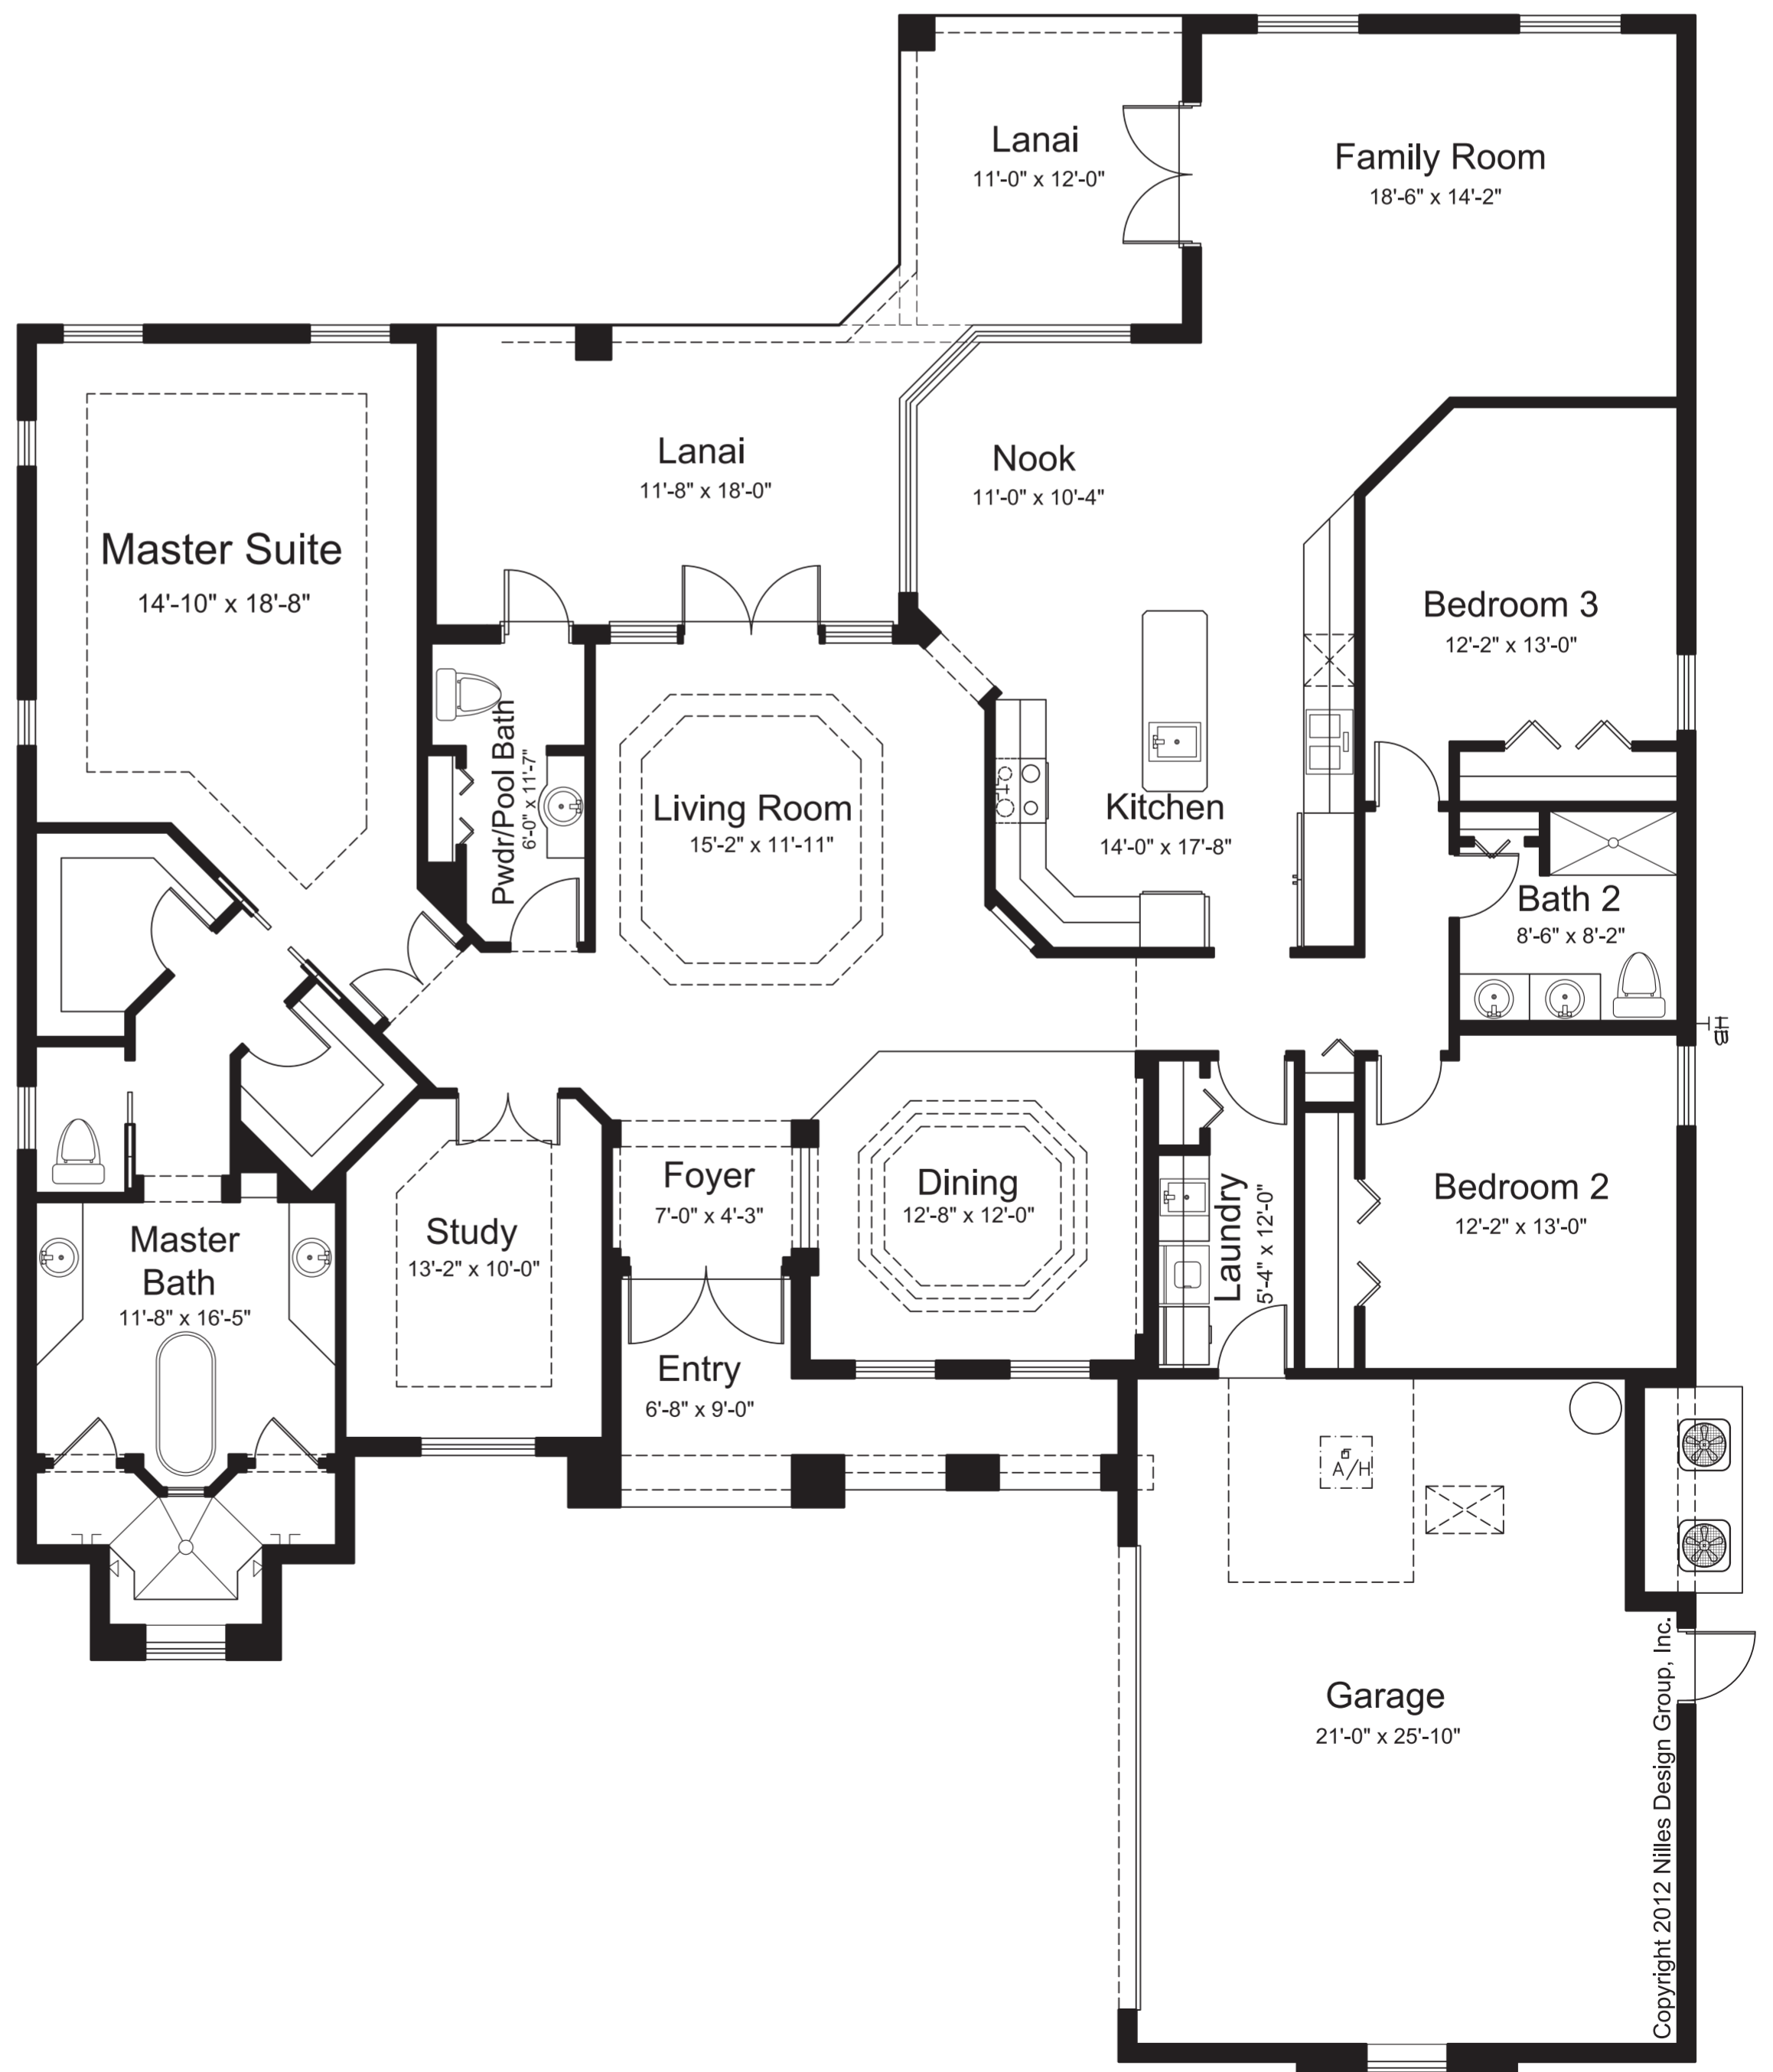

AREA TABULATION

2,774	LIVING
491	LANAI
588	GARAGE
3,853	TOTAL

Copyright 2012 Nilles Design Group, Inc.

*Plans subject to change without notice